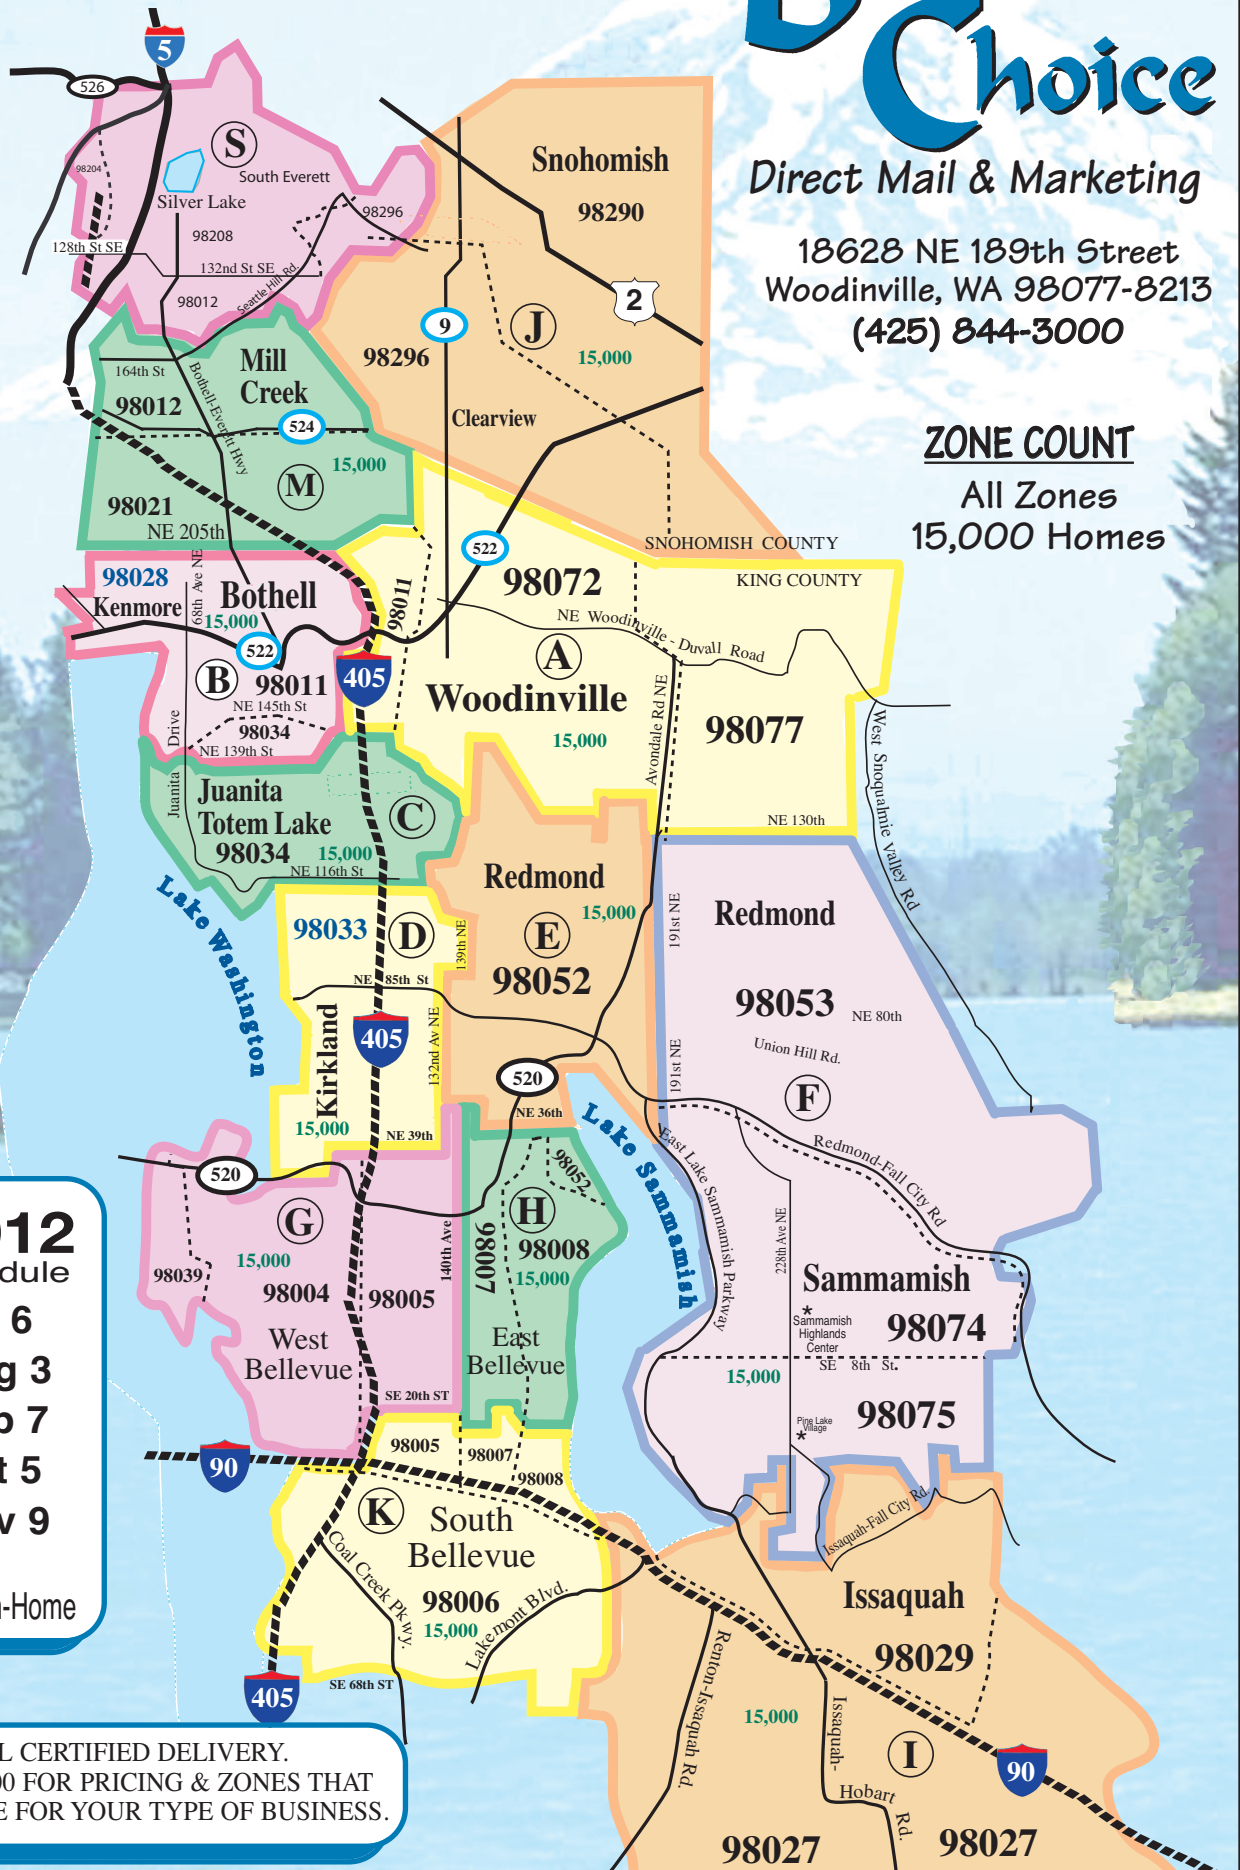

MAILING AREAS

Buyers' Choice

Direct Mail & Marketing

18628 NE 189th Street
Woodinville, WA 98077-8213
(425) 844-3000

ZONE COUNT

All Zones
15,000 Homes

Year 2012
Mailing Schedule

Jan 6	Jul 6
Feb 3	Aug 3
Mar 2	Sep 7
Apr 6	Oct 5
May 4	Nov 9
Jun 8	